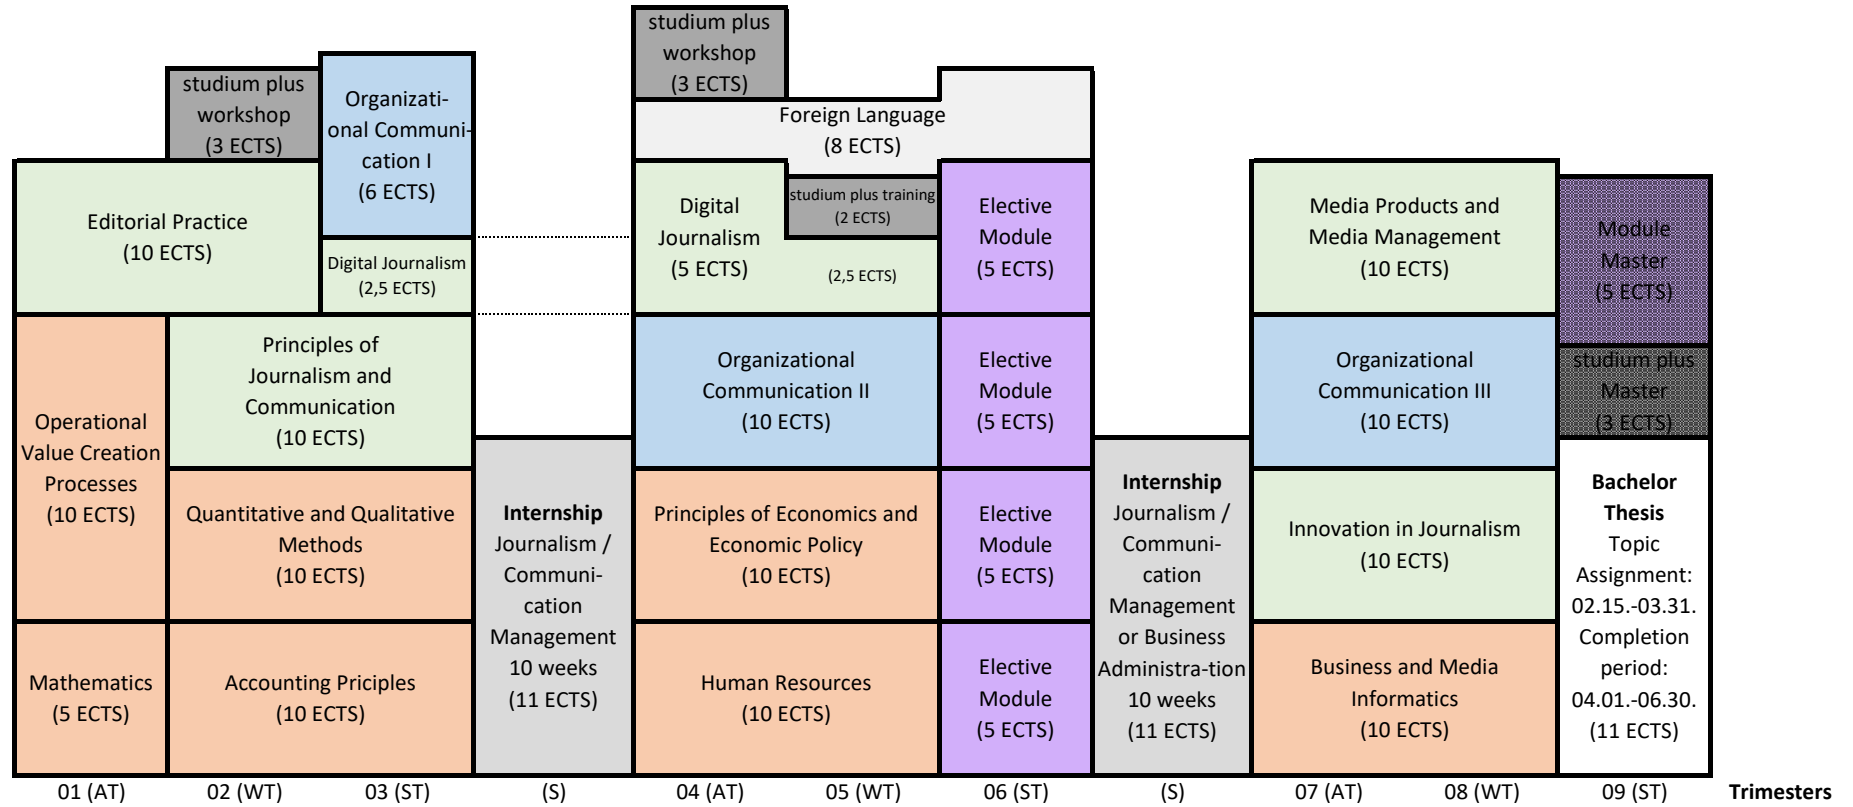

ECTS

Module Overview B.A. Management and Media

30
29
28
27
26
25
24
23
22
21
20
19
18
17
16
15
14
13
12
11
10
9
8
7
6
5
4
3
2
1

Legend:	AT	Autumn term	(October - December)
	WT	Winter term	(January - March)
	ST	Spring term	(April - June)
	S	Summer	(July - September)